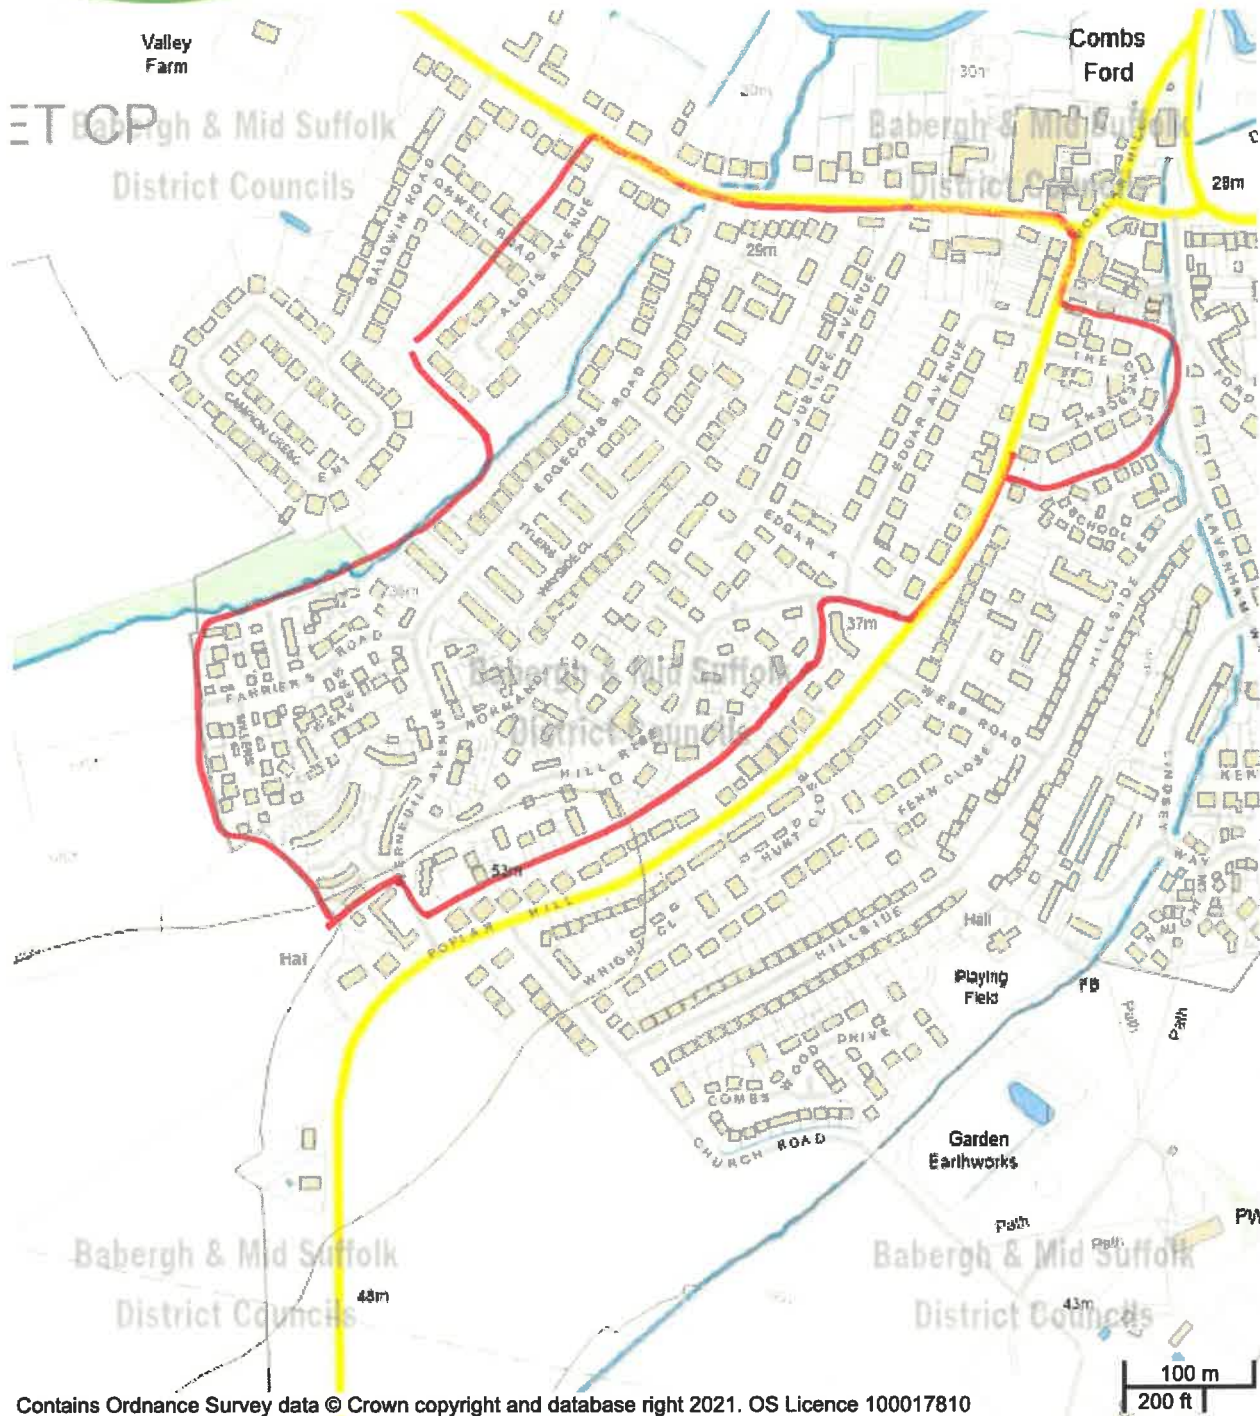

Notes

*Lavenham Park.*

Valley Farm

ETOPgh & Mid Suffolk District Councils

Combs Ford

Contains Ordnance Survey data © Crown copyright and database right 2021. OS Licence 100017810

Notes

*Combs Ford*