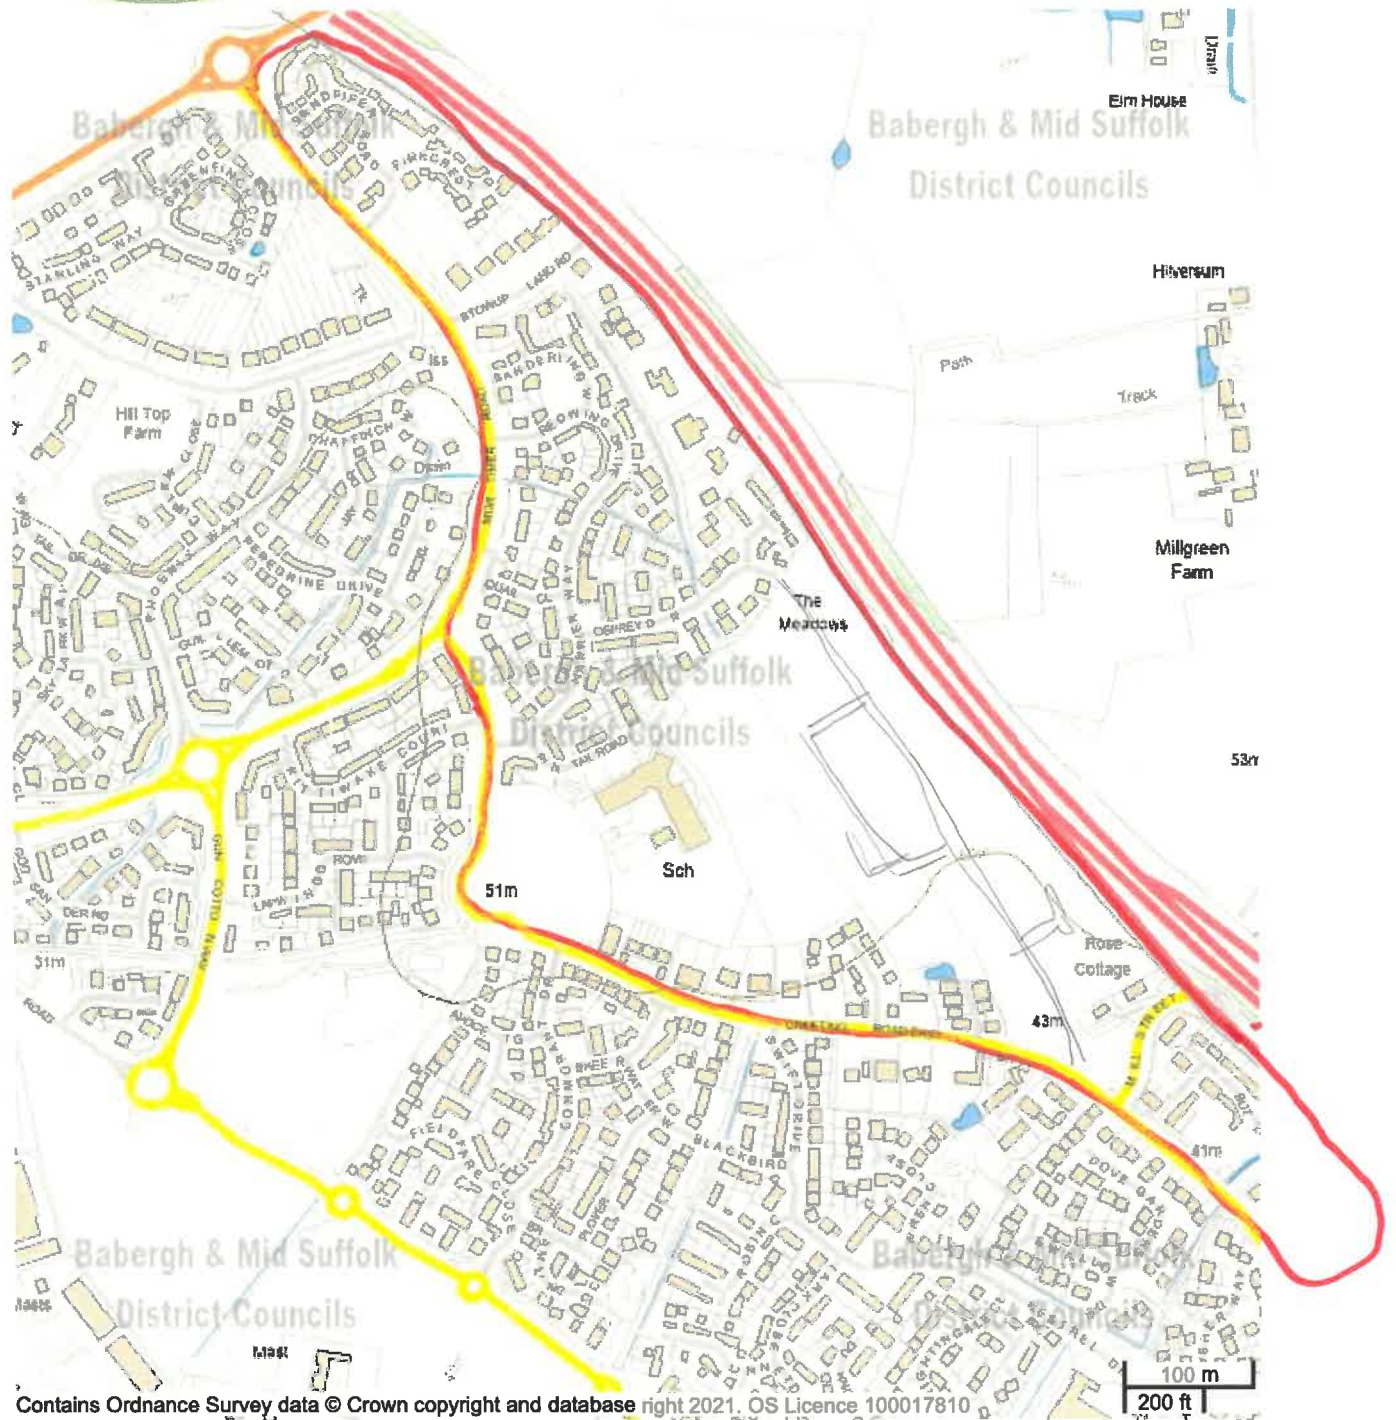

Contains Ordnance Survey data © Crown copyright and database right 2021. OS Licence 100017810

Notes

Cedar Park Central