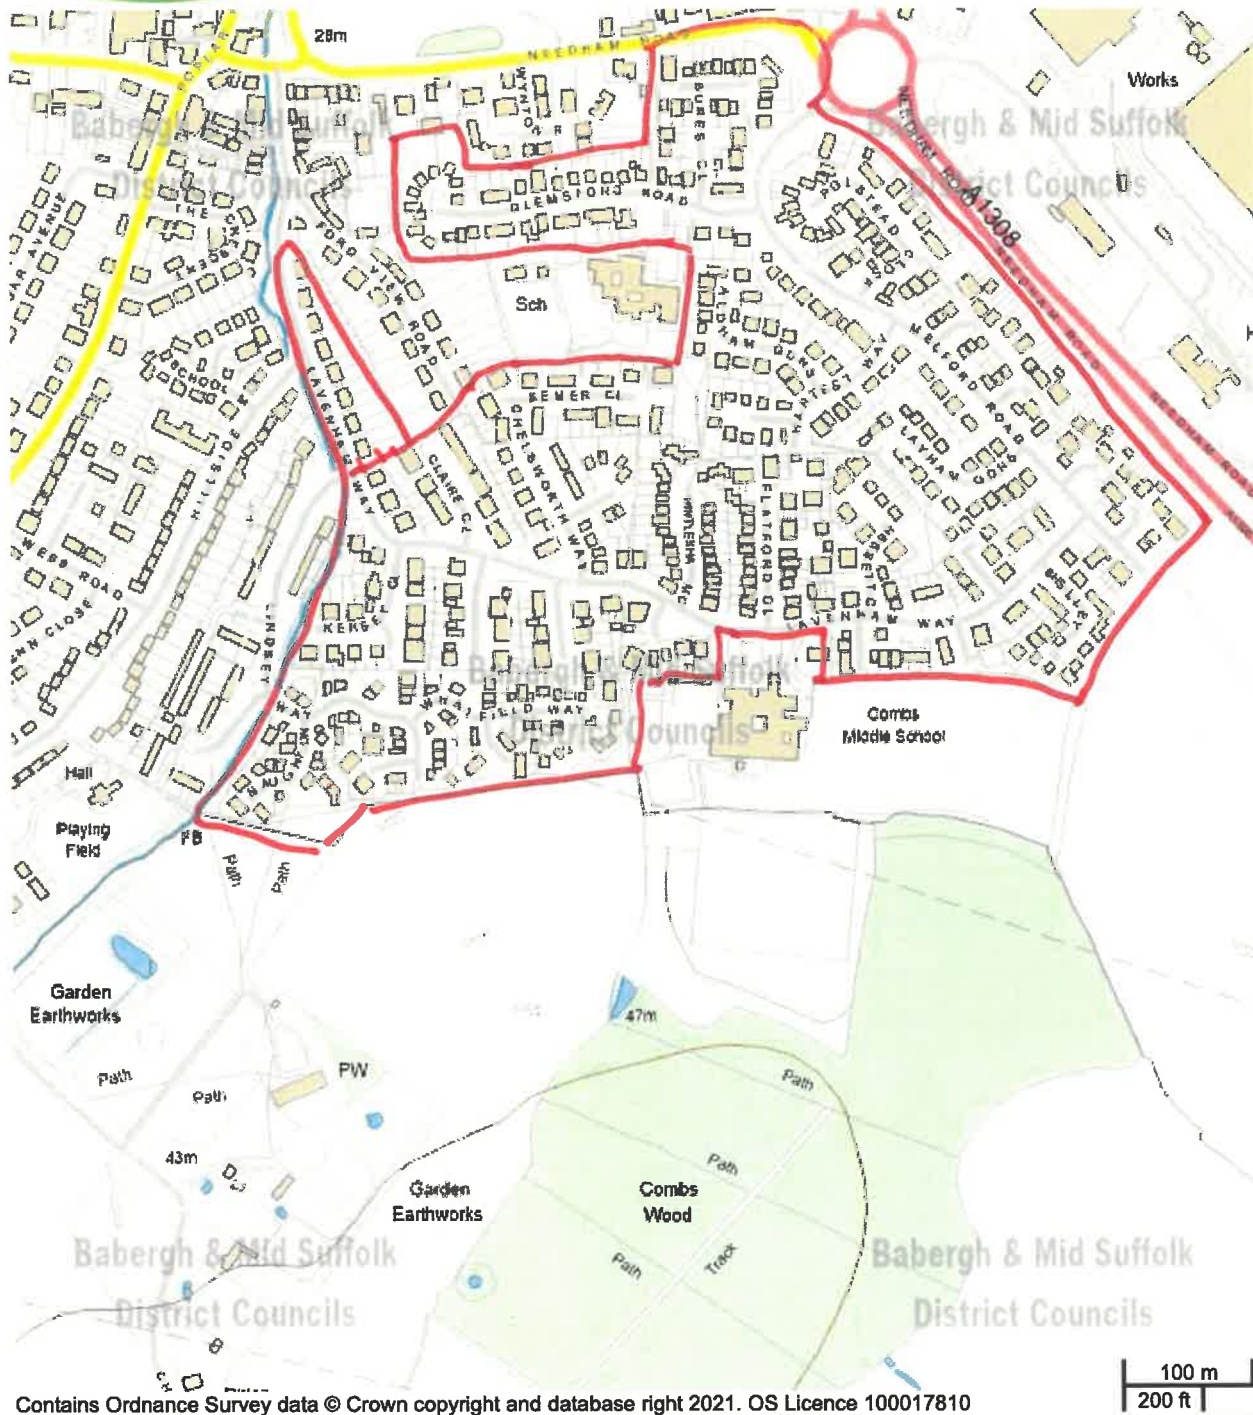

Notes

*Needham Market South*

hepherd's Farm

Babergh & Mid Suffolk District Council

Babergh & Mid Suffolk District Council

Chilton Fields sports Ground

Path

Amb Sta

Contains Ordnance Survey data © Crown copyright and database right 2021. OS Licence 100017810

Notes

*Chilton Hall*

Contains Ordnance Survey data © Crown copyright and database right 2021. OS Licence 100017810