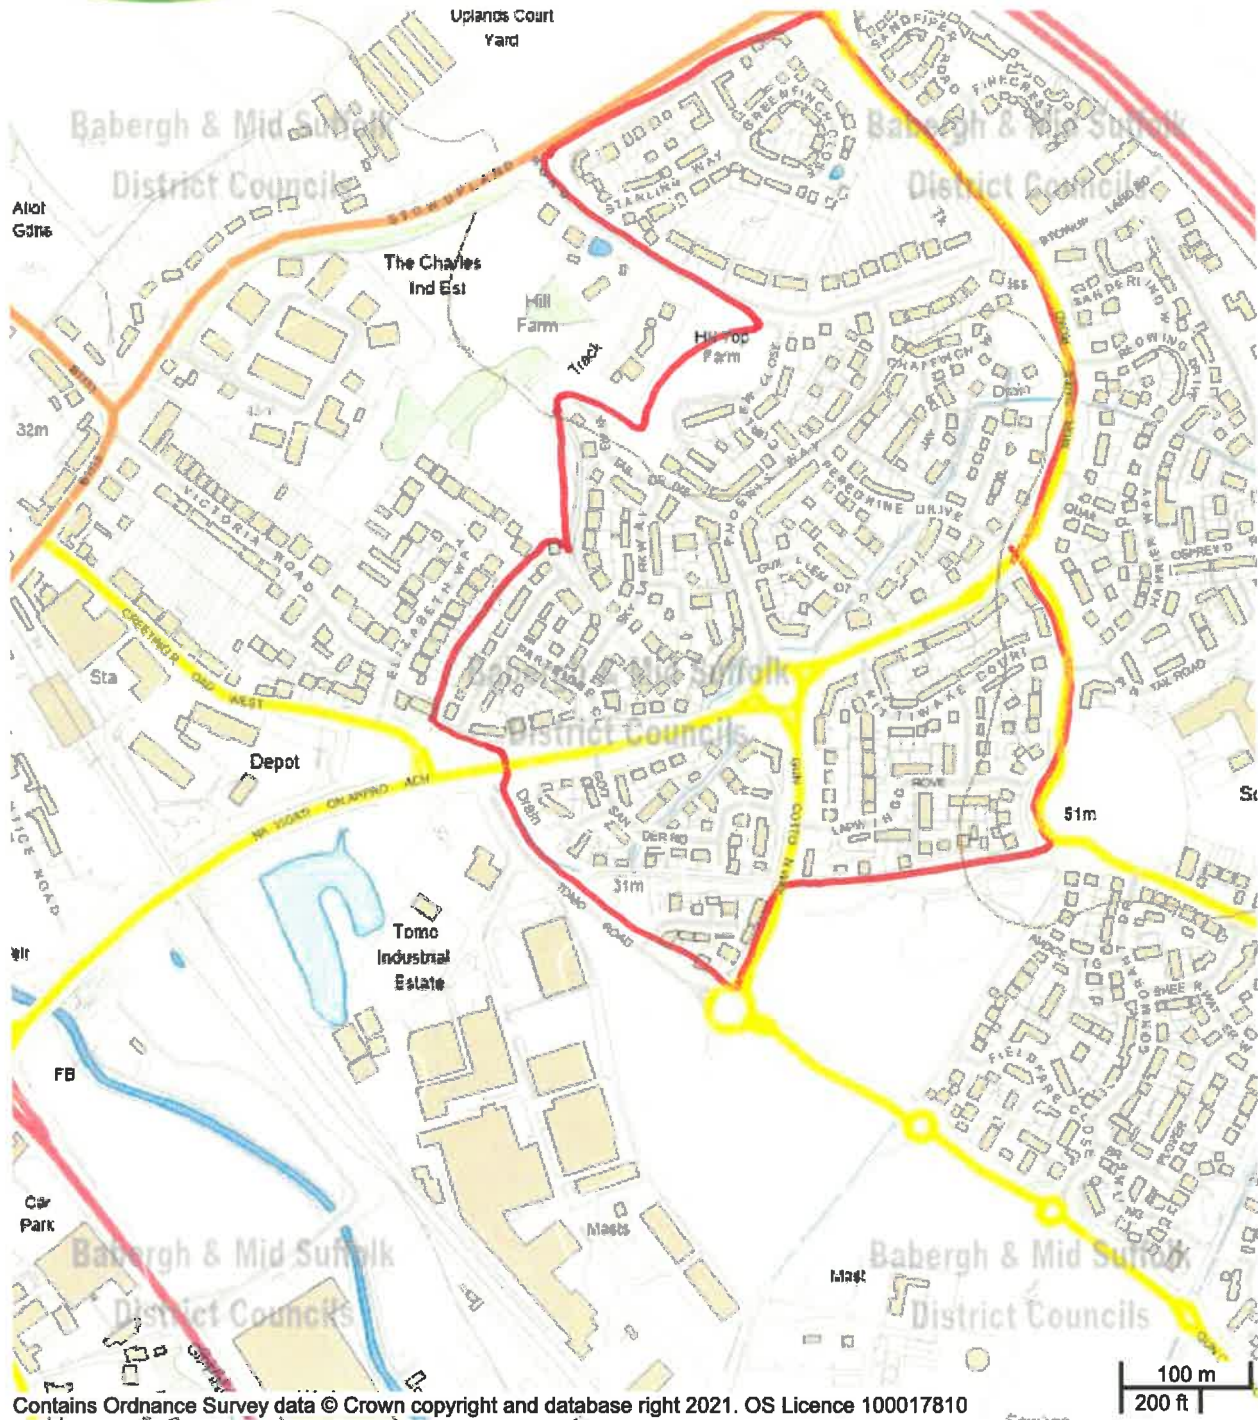

Notes

*Lavenham Park.*

Valley Farm

ETOPgh & Mid Suffolk District Councils

Combs Ford

Contains Ordnance Survey data © Crown copyright and database right 2021. OS Licence 100017810

Notes

*Combs Ford*

Notes

*Cedes Park Works*

Contains Ordnance Survey data © Crown copyright and database right 2021. OS Licence 100017810

Notes

*Cedar Park Central*

Contains Ordnance Survey data © Crown copyright and database right 2021. OS Licence 100017810