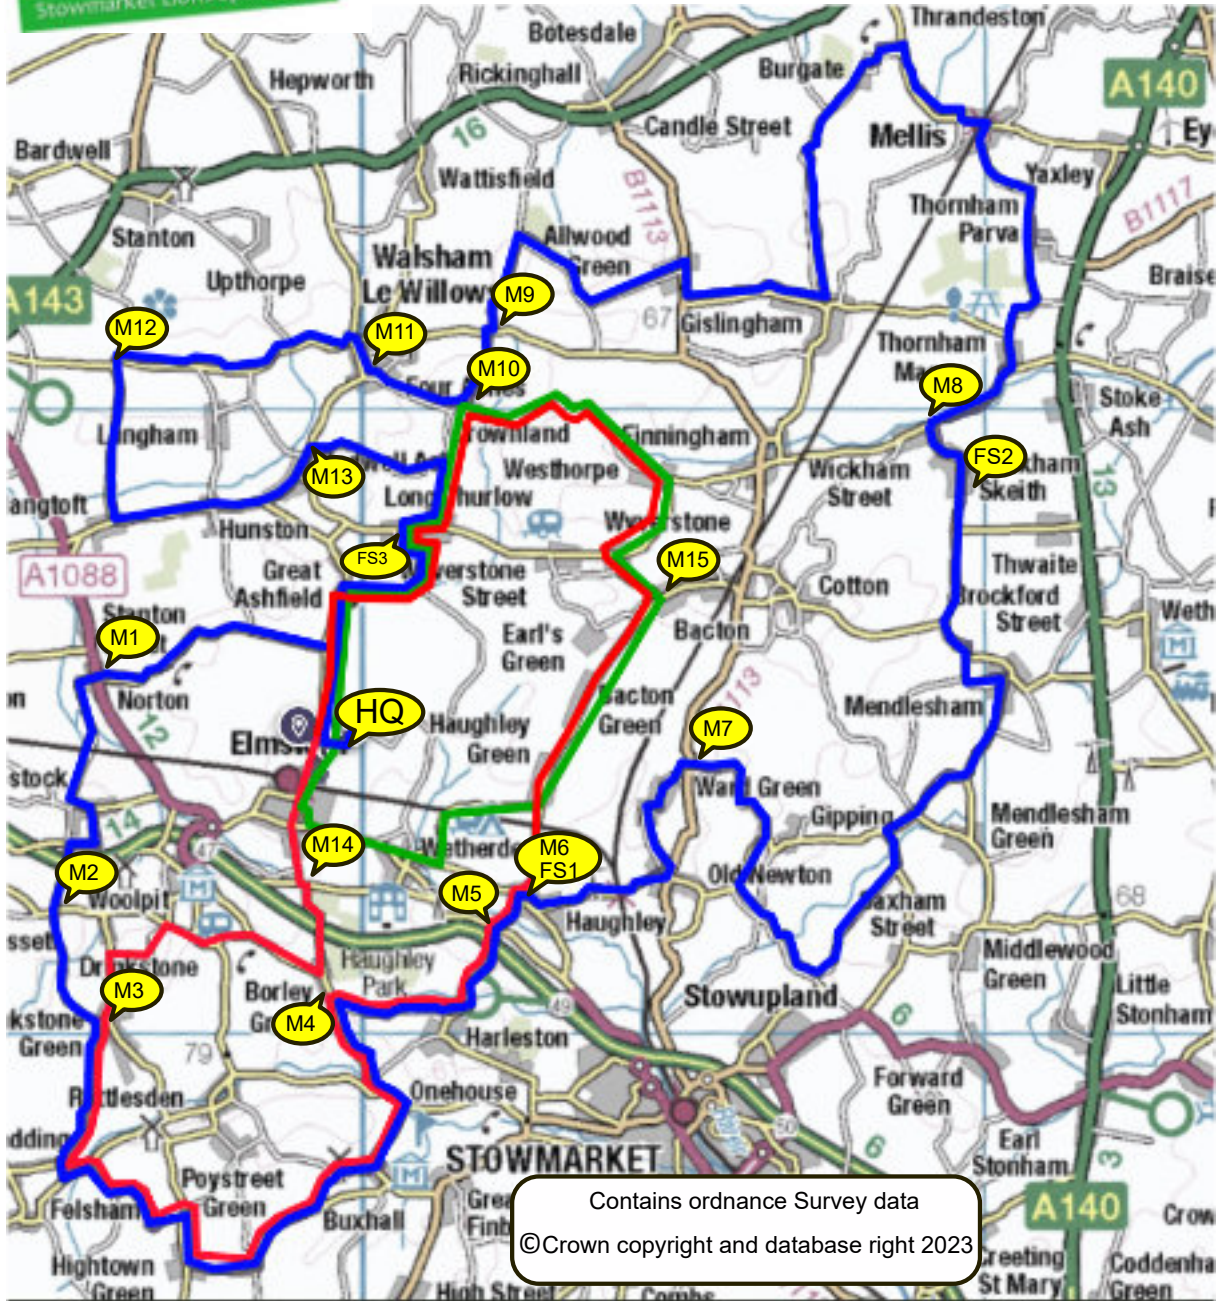

Routes and location of Ride HQ

Contains Ordnance Survey data
 © Crown copyright and database right 2023

- 25k Family route
- 50k Intermediate route
- 100k Challenge route
- All routes start and finish at the HQ, ridden in anti-clockwise direction
- Routes may change due to roadworks or other circumstances beyond our control

- HQ Ride HQ start and finish
- M? Marshal
- FS? Refreshment stations

HQ at
 The Blackbourne Centre
 Elmswell
 IP30 9UH