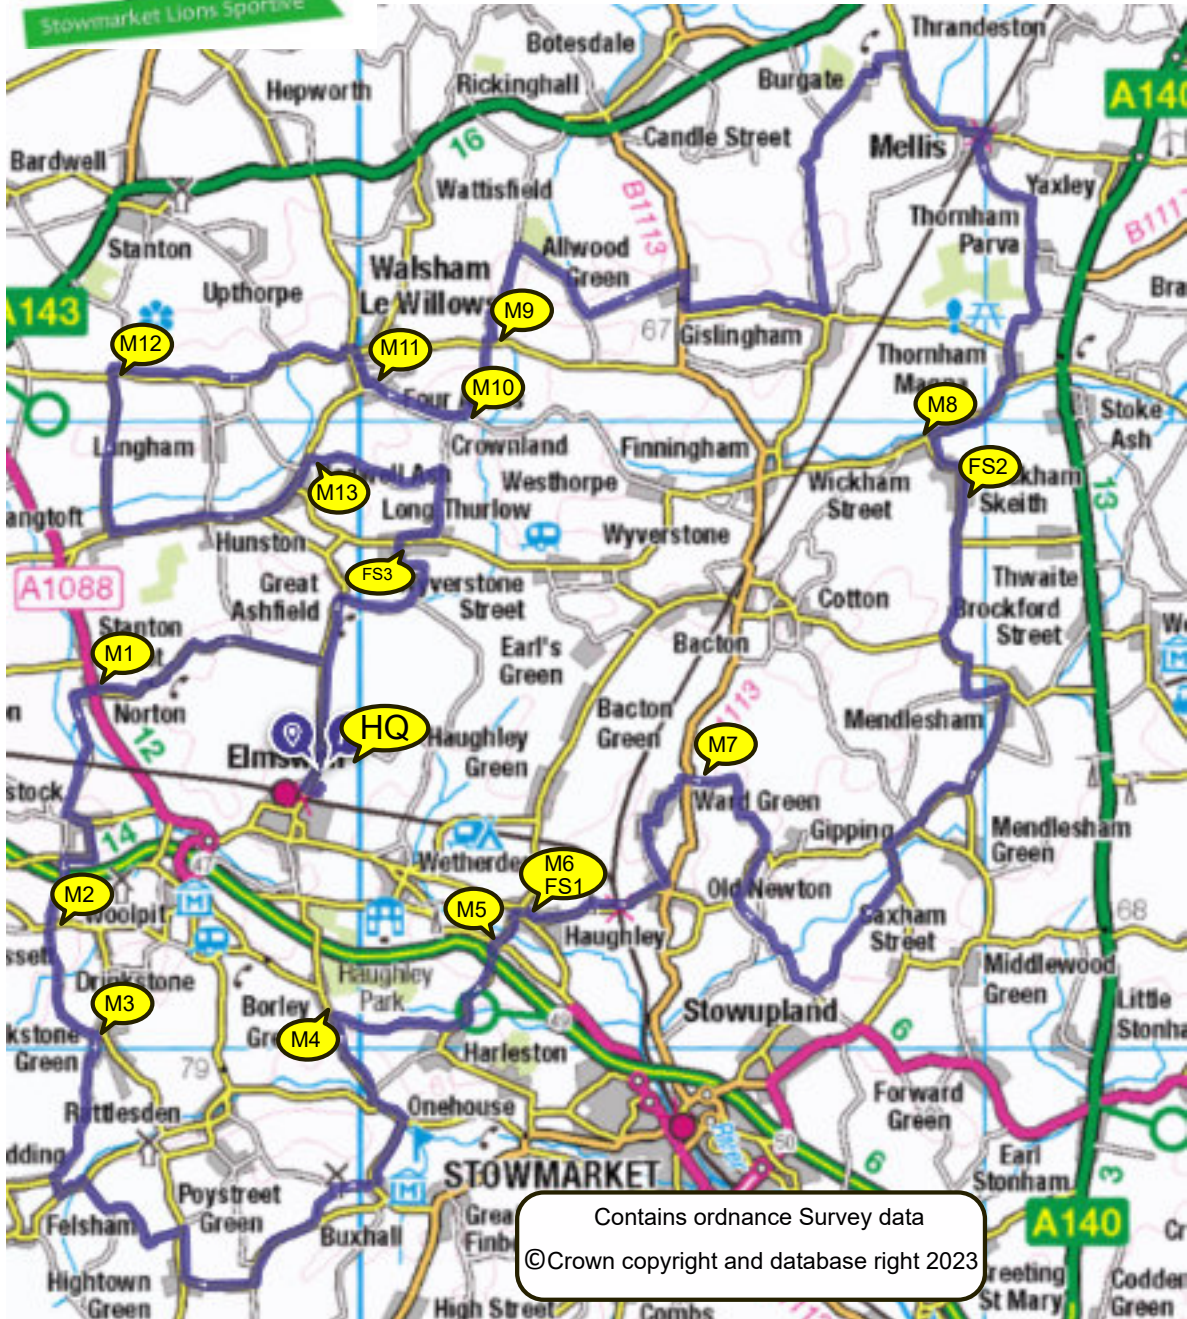

# Blue route and Ride HQ

Contains Ordnance Survey data  
 © Crown copyright and database right 2023

100k Challenge route ———  
 All routes start and finish at the HQ, ridden in anti-clockwise direction  
 Routes may change due to roadworks or other circumstances beyond our control

HQ at  
 The Blackbourne Centre  
 Elmswell  
 IP30 9UH

- HQ Ride HQ start and finish
- M? Marshal
- FS? Refreshment stations