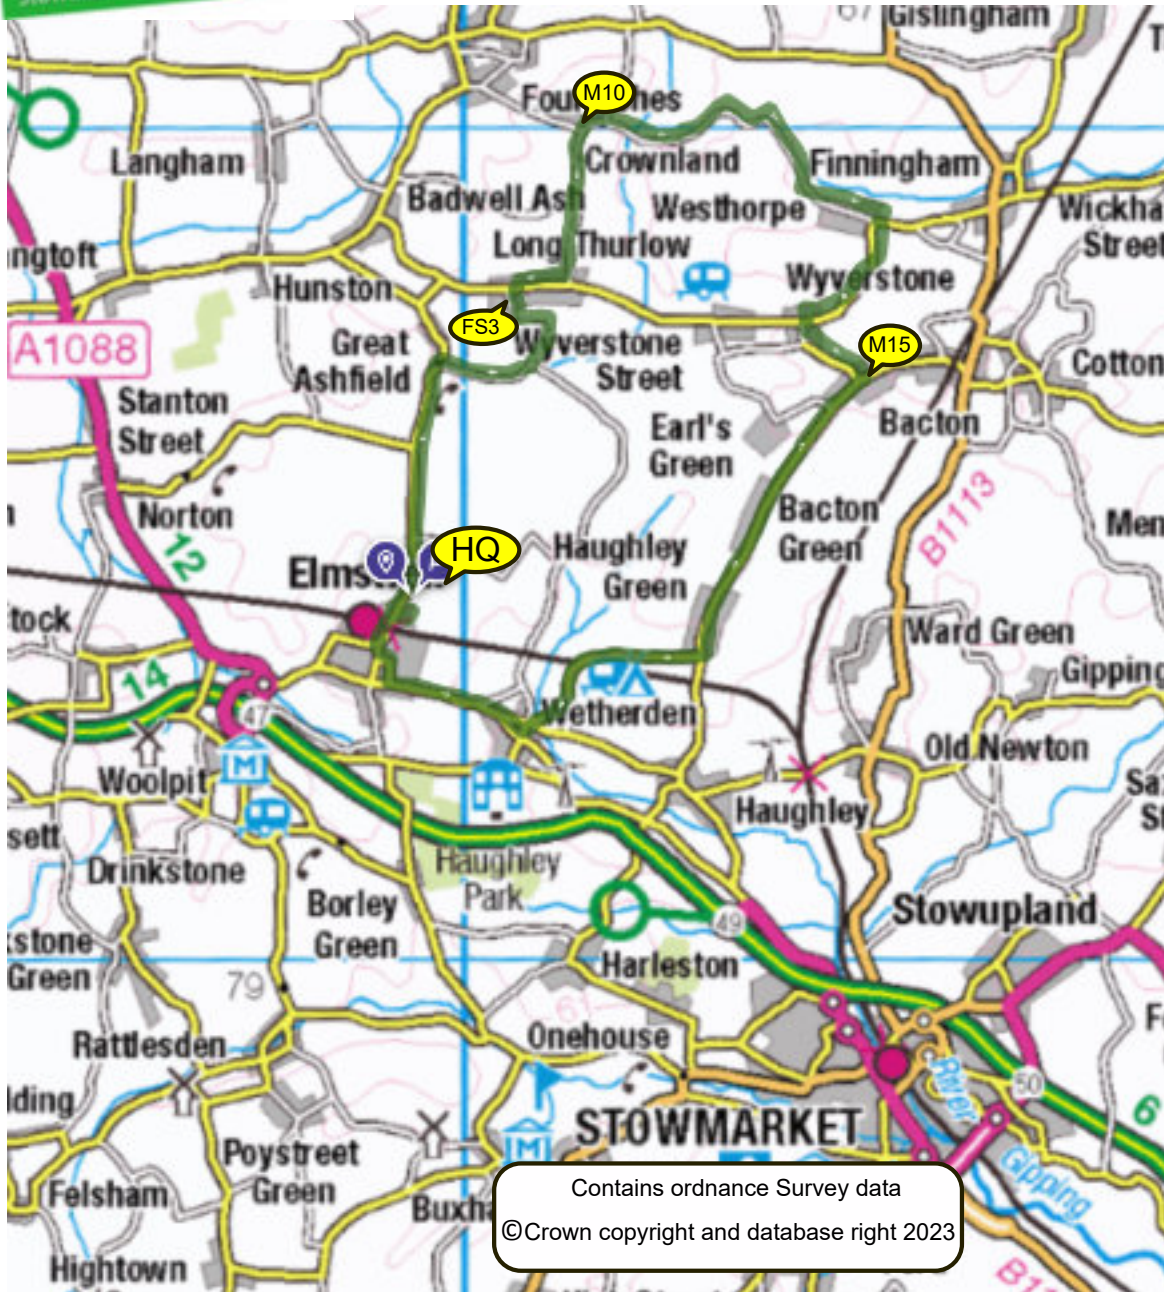

# Green route and Ride HQ

25k Family route ———

All routes start and finish at the HQ, ridden in anti-clockwise direction  
Routes may change due to roadworks or other circumstances beyond our control

HQ at  
The Blackbourne Centre  
Elmswell  
IP30 9UH

-  Ride HQ start and finish
-  Marshal
-  Refreshment stations