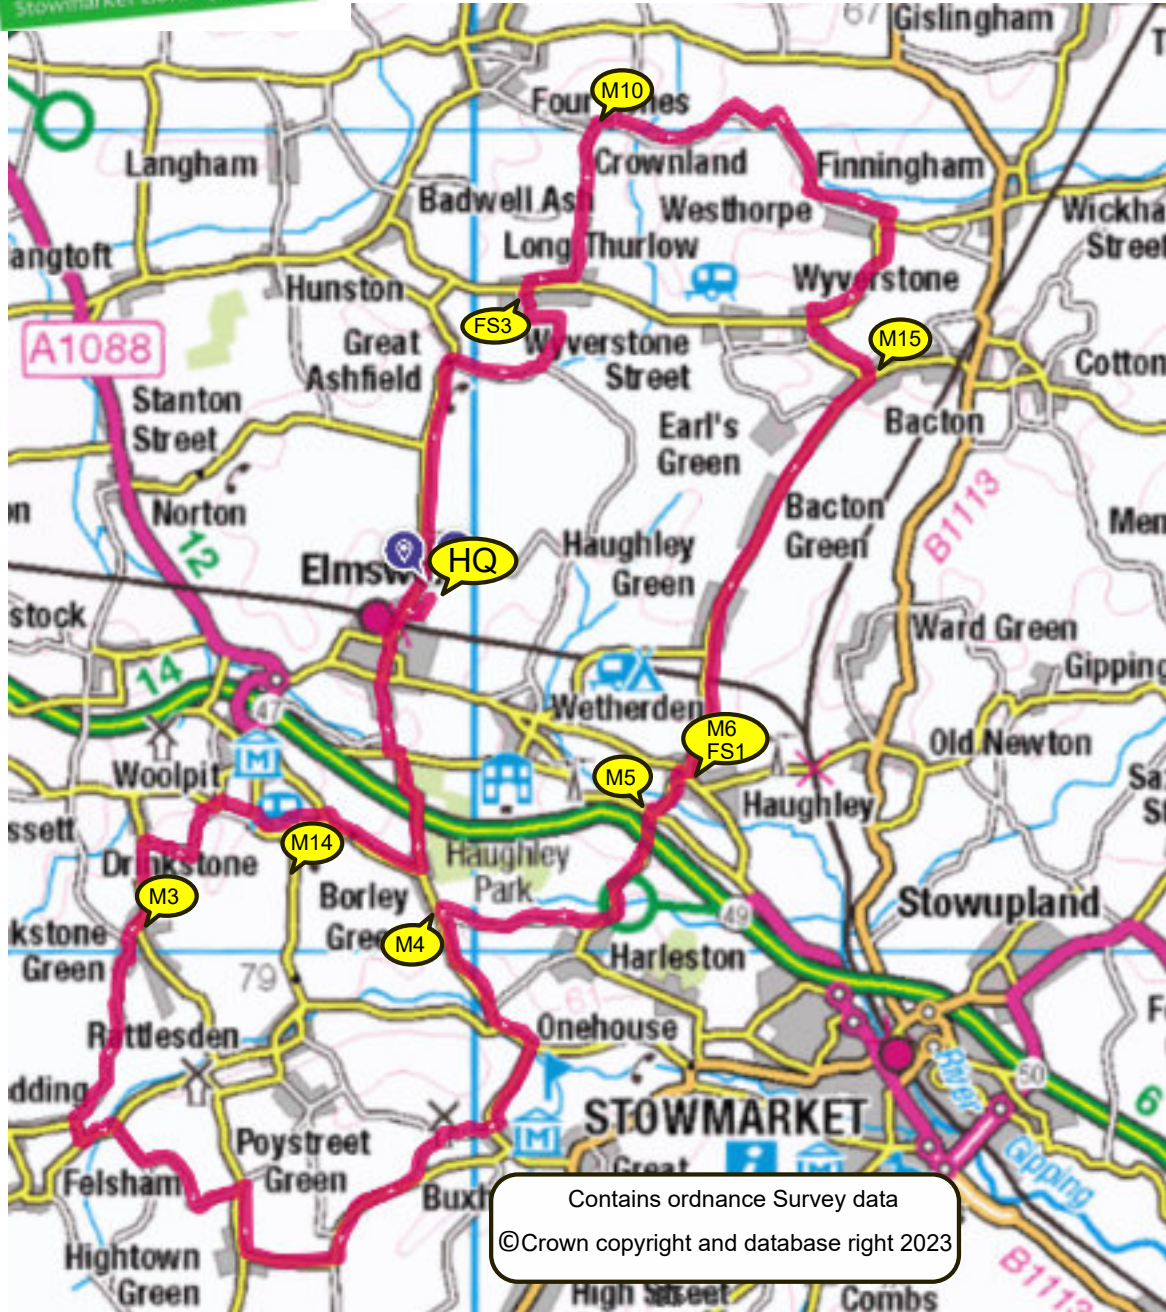

Red route and Ride HQ

50k Intermediate route —

All routes start and finish at the HQ, ridden in anti-clockwise direction
Routes may change due to roadworks or other circumstances beyond our control

HQ at
The Blackbourne Centre
Elmswell
IP30 9UH

-  Ride HQ start and finish
-  Marshal
-  Refreshment stations